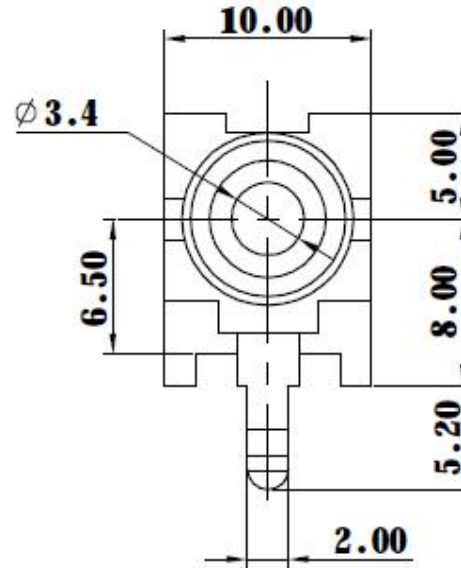

**ALLOWANCE**

<b>UNDER 3</b>	<b>± 0.1</b>
<b>3 TO 6</b>	<b>± 0.15</b>
<b>6 TO 15</b>	<b>± 0.2</b>
<b>15 TO 50</b>	<b>± 0.25</b>
<b>50 OVER</b>	<b>± 0.3</b>

**PBC LAYOUT**

**SCHEMATIC**

Tolerances	Title: RCA Jack			
Linear/Angles	Part No.:	WCT-RCA-105B		
NA	Cus. P/N.:			
NA	Drawer	Selina	Version	
Units: MM	Checked	Summer	Date	May-26-2017
Scale: 1:1	Approved	Macus	Projection	Sheet 1/1