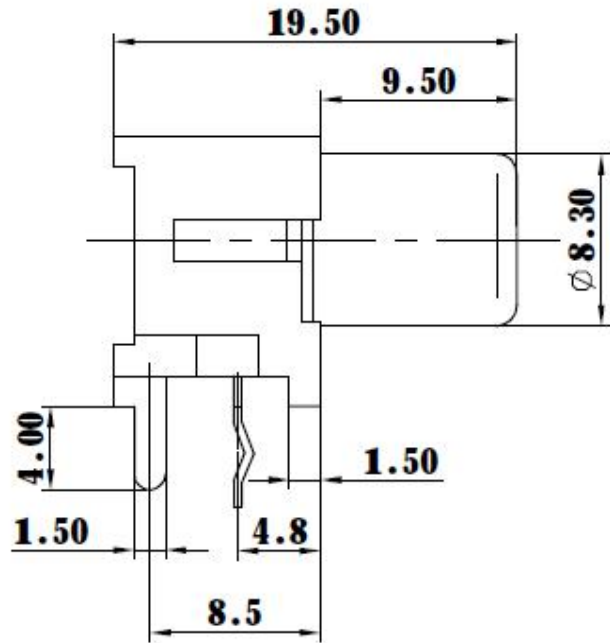

**ALLOWANCE**

<b>UNDER 3</b>	<b>± 0.1</b>
<b>3 TO 6</b>	<b>± 0.15</b>
<b>6 TO 15</b>	<b>± 0.2</b>
<b>15 TO 50</b>	<b>± 0.25</b>
<b>50 OVER</b>	<b>± 0.3</b>

**PBC LAYOUT**

**SCHEMATIC**

Tolerances	Title: RCA Jack			
Linear/Angles	Part No.:	WCT-RCA-105B		
NA	Cus. P/N.:			
NA	Drawer	Selina	Version	
Units: MM	Checked	Summer	Date	May-26-2017
Scale: 1:1	Approved	Macus	Projection	Sheet 1/1