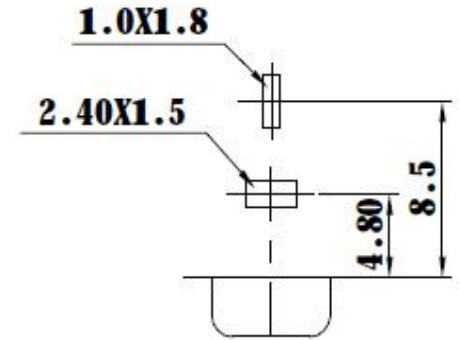

**ALLOWANCE**

<b>UNDER 3</b>	<b>± 0.1</b>
<b>3 TO 6</b>	<b>± 0.15</b>
<b>6 TO 15</b>	<b>± 0.2</b>
<b>15 TO 50</b>	<b>± 0.25</b>
<b>50 OVER</b>	<b>± 0.3</b>

**PBC LAYOUT**

**SCHEMATIC**

Tolerances	Title: RCA Jack			
Linear/Angles	Part No.:	WCT-RCA-105B		
NA	Cus. P/N.:			
NA	Drawer	Selina	Version	
Units: MM	Checked	Summer	Date	May-26-2017
Scale: 1:1	Approved	Macus	Projection	Sheet 1/1